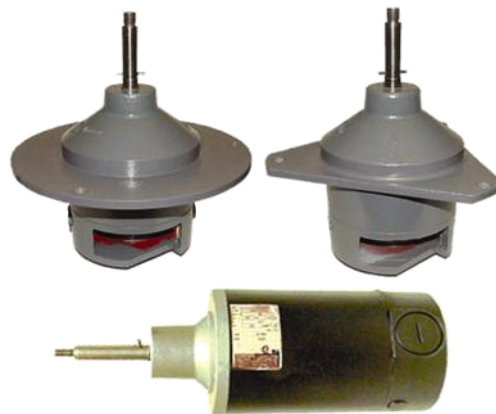

EURTON ELECTRIC CO., INC.

Centrifuge Motor Rebuilding 9-2011

800-423-4789

www.eurtonelectric.com

RUPP & BOWMAN

Model	Motor Rebuild $

H102NB	$495.00
H103FRL	$550.00
H103FRS	$550.00
H103NA	$550.00
H103NARD	$550.00
H103NB	$550.00
H103ND	$550.00
H20	$325.00
S103NA	$550.00
S103NAR	$550.00
S103ND	$550.00
SILENCER	$550.00
SILENCER 2100	$450.00
SILENCER 2200	$550.00
SILENCER 2300R	$550.00