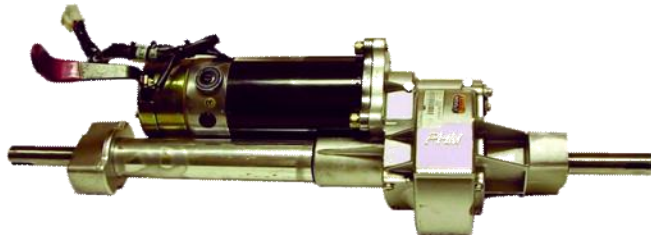

Xterra GT

1108451	Motor / Gearbox Assembly	$253	$632
1108450	Motor / Gearbox Assembly	$253	$632
1106172	Gearbox Only	$142	$354
1106173	Gearbox Only	$142	$354
1108448	Motor Only	$163	$407
1108449	Motor Only	$163	$407