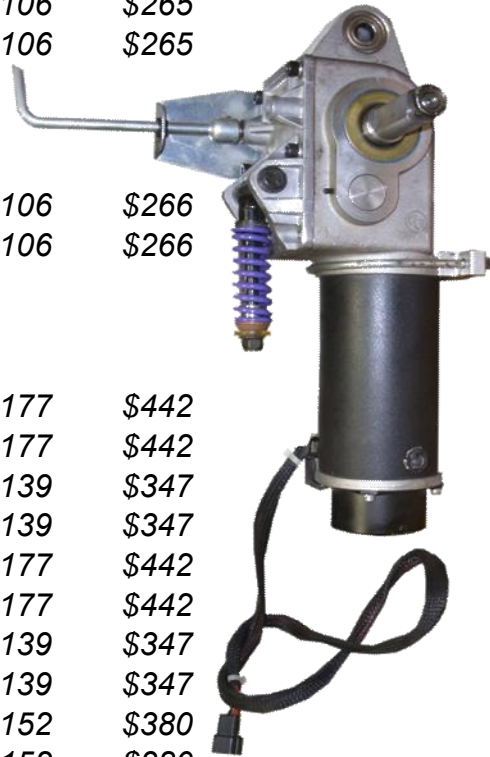

EURTON ELECTRIC CO., INC.

Powerchair Motor Rebuilding 9-2011

Pride

Model & Part #:	Description	Dealer Price	MSRP Price
<u>JAZZY 600 (XL)</u>		cont.	
DRVMOTR1302	Motor Only	$105	$263
DRVMOTR1301	Motor Only	$105	$263
DRVASMB1793	Motor/Gearbox Assembly	$125	$313
DRVASMB1792	Motor/Gearbox Assembly	$125	$313
DRVMOTR1205	Motor Only	$106	$265
DRVMOTR1204	Motor Only	$106	$265
<u>JAZZY 610</u>			
DRVASMB1536	Motor/Gearbox Assembly	$106	$266
DRVASMB1535	Motor/Gearbox Assembly	$106	$266
<u>JAZZY 614</u>			
DRVASMB2040	Motor/Gearbox Assembly	$177	$442
DRVASMB2039	Motor/Gearbox Assembly	$177	$442
DRVMOTR1337	Motor Only	$139	$347
DRVMOTR1336	Motor Only	$139	$347
DRVASMB2037	Motor/Gearbox Assembly	$177	$442
DRVASMB2036	Motor/Gearbox Assembly	$177	$442
DRVMOTR1331	Motor Only	$139	$347
DRVMOTR1330	Motor Only	$139	$347
DRVASMB2010	Motor/Gearbox Assembly	$152	$380
DRVASMB2008	Motor/Gearbox Assembly	$152	$380
<u>JAZZY SELECT</u>			
DRVMOTR1281	Motor Only	$105	$263
DRVMOTR1282	Motor Only	$105	$263
DRVMOTR1438	Motor Only	$105	$263
DRVMOTR1437	Motor Only	$105	$263