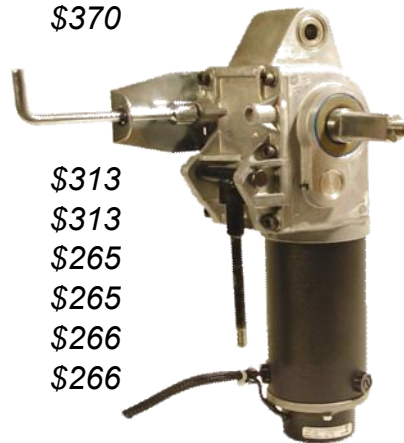

EURTON ELECTRIC CO., INC.

Powerchair Motor Rebuilding 9-2011

Pride

Model & Part #:	Description	Dealer Price	MSRP Price
<u>JAZZY 1120-2000</u>		cont.	
DRVMOTR1112	Motor Only	$179	$447
DRVASMB1483	Motor/Gearbox Assembly	$247	$617
DRVASMB1482	Motor/Gearbox Assembly	$247	$617
DRVMOTR1117	Motor Only	$235	$587
DRVMOTR1116	Motor Only	$235	$587
DRVASMB1545	Motor/Gearbox Assembly	$237	$593
DRVASMB1544	Motor/Gearbox Assembly	$237	$593
5DRVMOTR1117	Motor Only	$235	$587
DRVMOTR1116	Motor Only	$235	$587
<u>JAZZY 1121/1121 HD</u>			
DRVASMB1516	Motor/Gearbox Assembly	$106	$265
DRVASMB1515	Motor/Gearbox Assembly	$106	$265
DRVMOTR1173	Motor Only	$105	$263
DRVMOTR1172	Motor Only	$105	$263
DRVASMB1438	Motor/Gearbox Assembly	$148	$370
DRVASMB1437	Motor/Gearbox Assembly	$148	$370
<u>JAZZY 1143 (ULTRA)</u>			
DRVASMB1415	Motor/Gearbox Assembly	$125	$313
DRVASMB1414	Motor/Gearbox Assembly	$125	$313
DRVMOTR1068	Motor Only	$106	$265
DRVMOTR1069	Motor Only	$106	$265
DRVASMB1536	Motor/Gearbox Assembly	$106	$266
DRVASMB1535	Motor/Gearbox Assembly	$106	$266
<u>JAZZY 600 (XL)</u>			
DRVASMB1709	Motor/Gearbox Assembly	$132	$330
DRVASMB1708	Motor/Gearbox Assembly	$132	$330