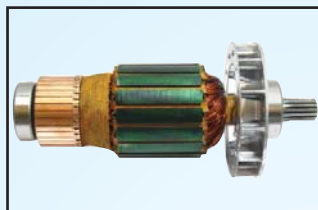

PIPE TOOLS

**RIDGID, ROTHENBERGER GREENLEE
OSTER, REX/WHEELER, TOLEDO, COLLINS**

Models 300 & 535
Rewind/Exchange

Models 300 & 535
Rewind/Exchange

fits Ridgid 300 & 535
Switch # 80988 EAR

fits Ridgid 300 & 535
Switch # 531-SWH

fits Ridgid 300 & 535
Fan # 300-F

fits Ridgid 300 & 535
Brush Holder # 300-BH

fits Ridgid 300 & 535
Brush # 661

fits Ridgid 300 & 535
Brush Cap # 1493-cap

Ridgid Models 700
Rewind/Exchange

fits Ridgid 700
Brush # 804

fits Ridgid 700
Switch # 6G053

fits Ridgid 600
Brush # 995

Oster Models
Brush # 424
5/16" x 29/64"

Rothenberger Mini Collins
Greenlee 440 Porta Thread
Brush # 819

fits Rothenberger 22A
& 4000 Rhino
Brush Cap # 840-cap