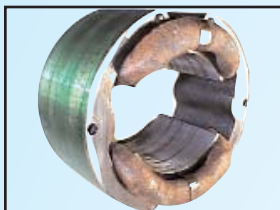

PIPE TOOLS

**RIDGID, ROTHENBERGER GREENLEE
OSTER, REX/WHEELER, TOLEDO, COLLINS**

Models 300 & 535
Rewind/Exchange

Models 300 & 535
Rewind/Exchange

fits Ridgid 300 & 535
Switch # 80988 EAR

fits Ridgid 300 & 535
Switch # 531-SWH

fits Ridgid 300 & 535
Fan # 300-F

fits Ridgid 300 & 535
Brush Holder # 300-BH

fits Ridgid 300 & 535
Brush # 661

fits Ridgid 300 & 535
Brush Cap # 1493-cap

Ridgid Models 700
Rewind/Exchange

fits Ridgid 700
Brush # 804

fits Ridgid 700
Switch # 6G053

fits Ridgid 600
Brush # 995

Oster Models
Brush # 424
5/16" x 29/64"

Rothenberger Mini Collins
Greenlee 440 Porta Thread
Brush # 819

fits Rothenberger 22A
& 4000 Rhino
Brush Cap # 840-cap