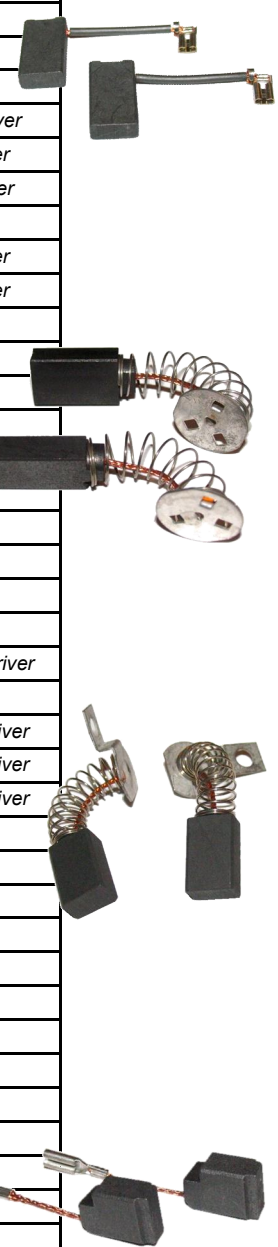

# EURTON ELECTRIC CO., INC.

Manufacture to Eurton Cross Over Numbers

info@eurtonelectric.com

1-562-946-4477

**DEWALT**

fax 1-562-946-0014

| OEM Model# | Eurton # | OEM Part# | Description                        |
|------------|----------|-----------|------------------------------------|
| DW744      | 08-3232  | 176846-02 | HD Drill - VSR                     |
| DW474      | 08-370   | 176846-02 | HD Drill - VSR                     |
| DW840      | 08-370   | 143803-00 | HD Drywall Screwdriver             |
| DW882      | 08-370   | 176846-02 | HD VSR Drywall Screwdriver         |
| DW305K     | 08-374   | 176846-02 | HD VSR Drywall Screwdriver         |
| DW305K     | 08-374   | 143803-00 | HD Deck Screwdriver                |
| DW306K     | 08-374   | 176846-02 | HD VSR Drywall/Deck Screwdriver    |
| DW306K     | 08-374   | 143803-00 | HD Depth Sensitive Screwdriver     |
| DW306KG    | 08-374   | 176846-02 | HD VSR All Purpose Screwdriver     |
| DW845      | 08-374   | 143803-00 | HD Torque Adj. Screwdriver         |
| DW847      | 08-374   | 176846-02 | HD Depth Sensitive Screwdriver     |
| DW849      | 08-374   | 176846-02 | HD Depth Sensitive Screwdriver     |
| DW880      | 08-374   | 176846-02 | HD VSR Screwdriver                 |
| DW888      | 08-374   | 176846-02 | HD VSR Screwdriver                 |
| DW120K     | 08-3742  | 176846-02 | HD VSR Screwdriver                 |
| DW130      | 08-3742  | 176846-02 | HD VSR Screwdriver                 |
| DW130      | 08-3742  | 143803-00 | HD VSR Screwdriver                 |
| DW140      | 08-3742  | 143803-00 | HD VSR Screwdriver                 |
| DW142      | 08-3742  | 176846-02 | HD VSR Drywall Screwdriver         |
| DW290      | 08-3742  | 176846-02 | HD VSR Drywall Screwdriver         |
| DW290      | 08-3742  | 176846-02 | HD VSR Drywall Screwdriver         |
| DW290G     | 08-3742  | 176846-02 | HD VSR Screwdriver                 |
| DW291      | 08-3742  | 176846-02 | HD VSR Drywall/Framing Screwdriver |
| DW296      | 08-3742  | 176846-02 | HD VSR Screwdriver                 |
| DW296      | 08-3742  | 176846-02 | HD VSR Positive Clutch Screwdriver |
| DW304K     | 08-3742  | 176846-02 | HD VSR Positive Clutch Screwdriver |
| DW304K     | 08-3742  | 176846-02 | HD VSR Positive Clutch Screwdriver |
| DW303      | 08-7191  | 450374-02 | HD Impact Wrench                   |
| DW303K     | 08-7191  | 450374-02 | HD Impact Wrench                   |
| DW309K     | 08-7191  | 450374-02 | HD Impact Wrench                   |
| DW309KG    | 08-7191  | 450374-02 | HD Impact Wrench                   |
| DW102      | 08-3232  | 450374-02 | HD Impact Wrench                   |
| DW103      | 08-3232  | 450374-02 | HD Impact Wrench                   |
| DW104      | 08-3232  | 384719-01 | Reciprocating Saw                  |
| DW108      | 08-3232  | 384719-01 | Reciprocating Saw                  |
| DW110      | 08-3232  | 450374-02 | Reciprocating Saw                  |
| DW111      | 08-3232  | 450374-02 | Reciprocating Saw                  |
| DW116      | 08-3232  | 450374-00 | Reciprocating Saw                  |
| DW117      | 08-3232  | 450374-00 | Reciprocating Saw                  |
| DW166      | 08-3232  | 450374-00 | Reciprocating Saw                  |
| DW170      | 08-3232  | 450374-00 | Reciprocating Saw                  |
| DW250      | 08-3232  | 450374-00 | Reciprocating Saw                  |